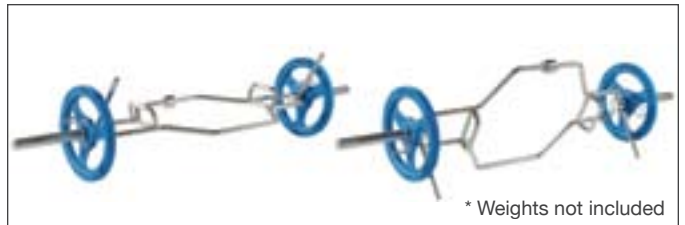

York International "Multi-Hex" Dead Lift/Shrug Bar w/Hi-Lo Handles and Rock & Rack
Product number: 32033

York Barbell put a new spin on the traditional hex shaped Shrug Bar. The "Multi-Hex" bar features an open design and two handle heights. Most notable is the "Rock & Rack" kickstand feature that functions like a bar jack enabling the user to load and unload plates with ease.