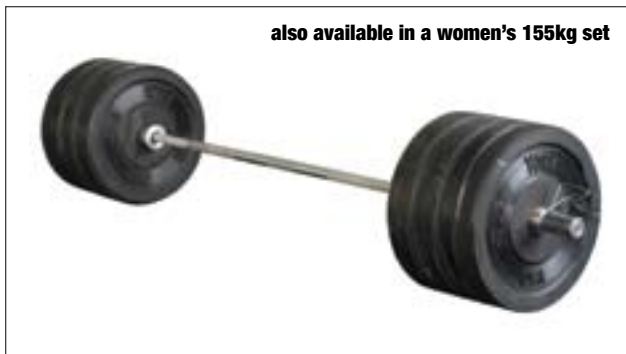

also available in a women's 155kg set

160 kg. York Solid Rubber Training Set (available in kilograms only)

Product number: 28054 (160 kg set) / 28055 (155 kg set)

· Quality manufactured for maximum durability. Excellent choice for Olympic-style lifting.

Set includes:

- 2 x 25 kg. York Solid Rubber Training Bumpers
- 2 x 20 kg. York Solid Rubber Training Bumpers
- 2 x 15 kg. York Solid Rubber Training Bumpers
- 2 x 10 kg. York Solid Rubber Training Bumpers
- 1 x 7' York Men's Olympic Training Bar (160 kg set)
- 1 x 7' York Women's Olympic Training Bar (155 kg set)
- 1 pair Olympic Spring Collars