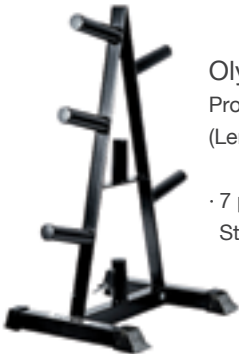

Plate/Bar Storage Racks

Standard A-Frame Plate Tree (Black)

Product number: 69035

(Length: 29" Width: 20" Height: 36")

- 7 pegs for weight storage for 1" York Standard Plates.

Olympic A-Frame Plate Tree (Black)